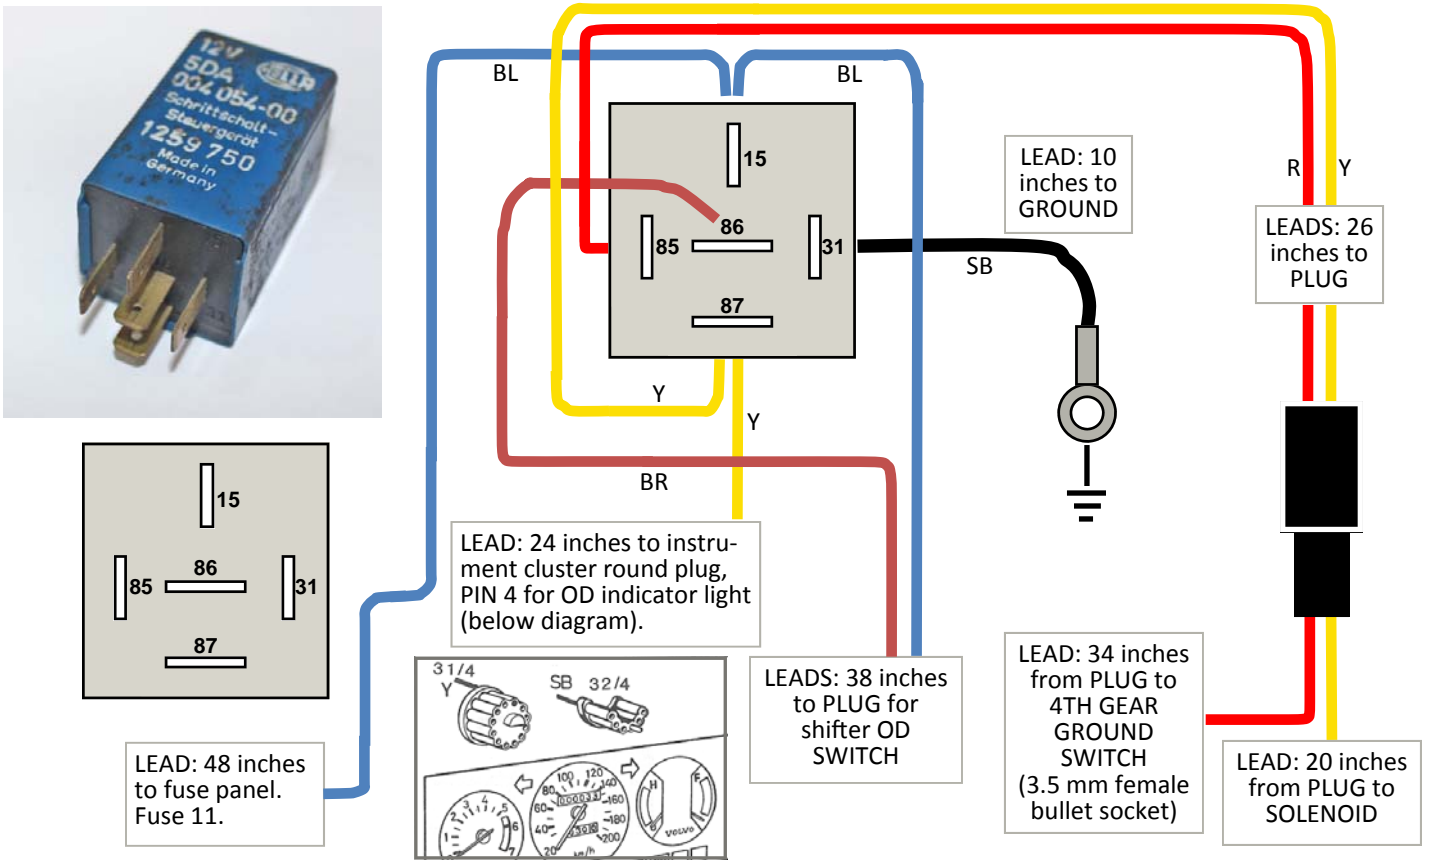

240 M46 OD HARNESS USING 1981-84 BLUE RELAY PN 1259750

240 M46 OD HARNESS USING 1985 AND LATER RED RELAY PN 3523805 (1347768)