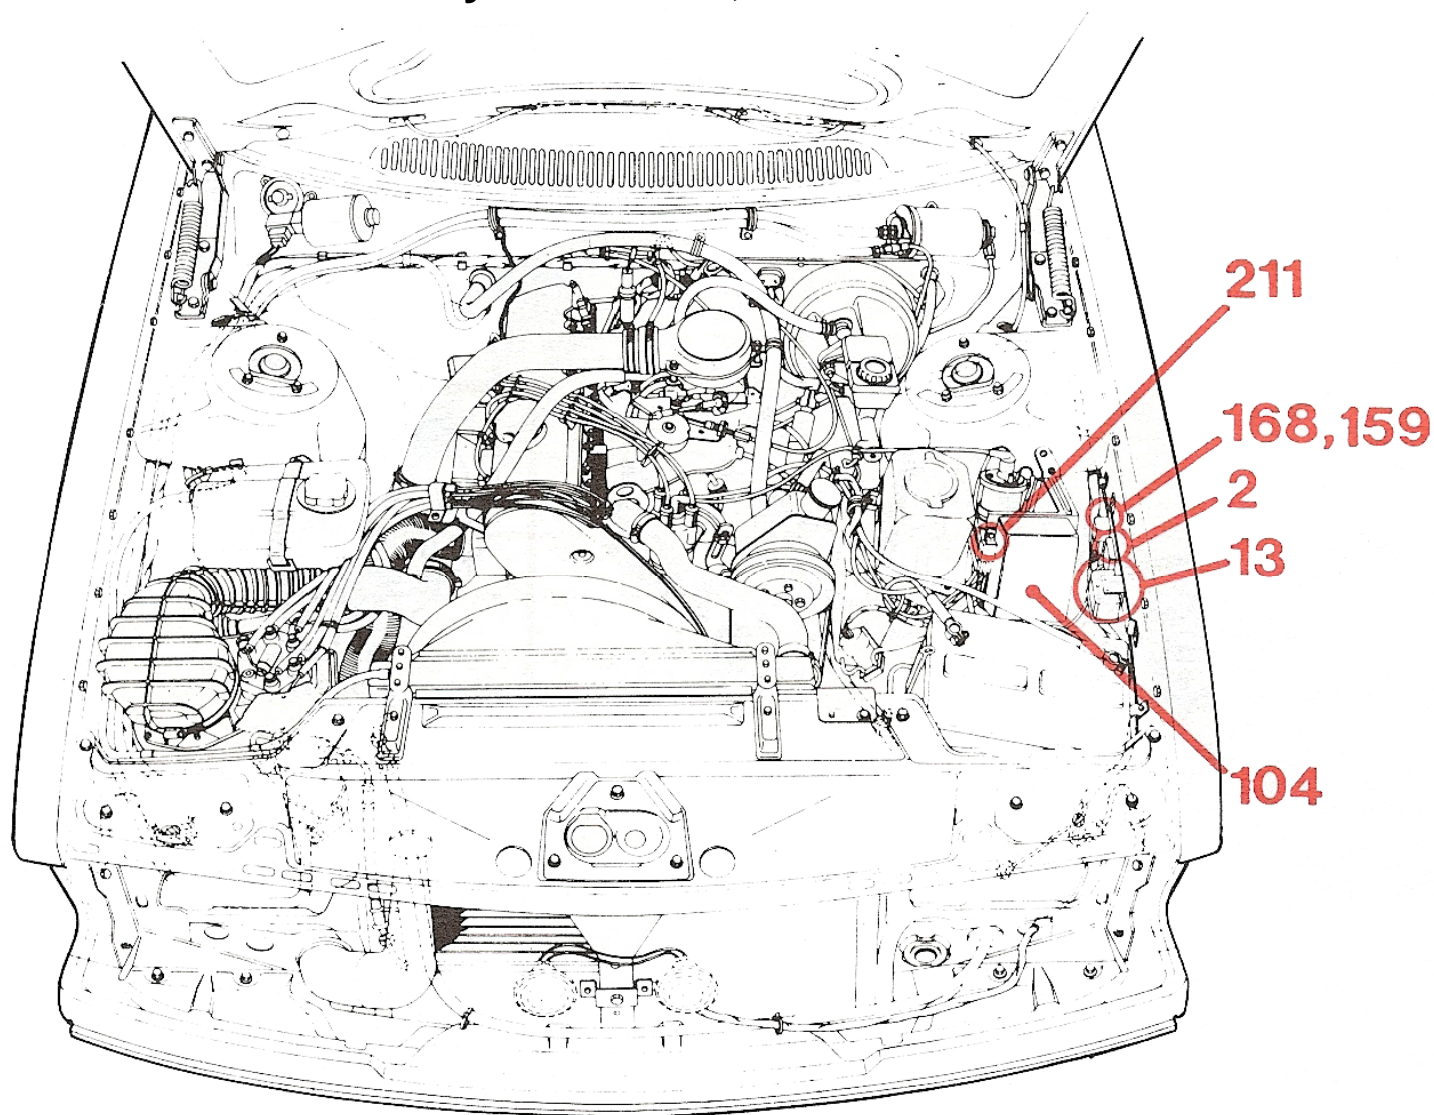

Relay Locations, 1984 240 Turbo

- 2 Power junction box (12v from battery)
- 13 Headlight relay (stepped high/low beam)
- 104 Ignition Control Unit (ICU)
- 159 Lambda Sond relay
- 168 Electric cooling fan relay (if present)
- 211 Impulse relay (cold start injector)